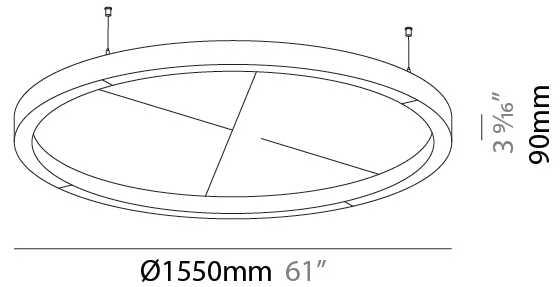

GENERAL

Series: Glorious Slim Acoustic
Partner: Prolicht
Division: Architectural
Installation: Suspension
Product Type: Acoustic
Mounting Location: Ceiling
Light Distribution: Direct / Indirect

PHYSICAL

Shape: Round
Diameter (mm): 1550
Diameter (in): 61
Height (mm): 90
Height (in): 3 9/16
Diffuser: PMMA - Opal / Micro-Prism
Fixture Finish: SSR / BKV / CWI / CRY / HAB / UFT / ITA / RUA / FTG / MYG / LOD / PUS / FRO / FUP / KIA / POP / BLS / SPG / MEY / GOH / CHC / COM / ABZ / JAG / OBR / MOS / ROR
Acoustic Finish: SFW / CYW / SEE / SYN / MTS / PMB / TTN / CYB / STO / DPE / BES / SHB / ARE / ANE / VRD / CRF
Fixture Material: Aluminum
Primary Material: Acoustic
Cable Details: 2000mm / 78 3/4" or 6000mm / 236 1/4" Transparent Cable

ELECTRICAL

Lamp Type: LED (Zhaga Standard)
Input Wattage (W): 154
Total Output Wattage (W): 141.8
Dimming: Non-Dimmable
Driver Included: Yes
Driver Location: Integrated
Driver Type: Constant Current - Universal
Driver Class: Class 2
Input Voltage (V): 120 - 277

LED

Color Temperature (°K): 2700 / 3000 / 3500 / 4000
Max. Delivered Lumen (lm): 18380 / 17765 / 19514 / 18723
Nominal Lumen (lm): Max 24446
CRI: >90 CRI
Lamp Life (hrs): 50000

OPTICAL

RATINGS AND CERTIFICATIONS

Certified By: CSA Certified to UL and CSA Standards
IP rating: IP20